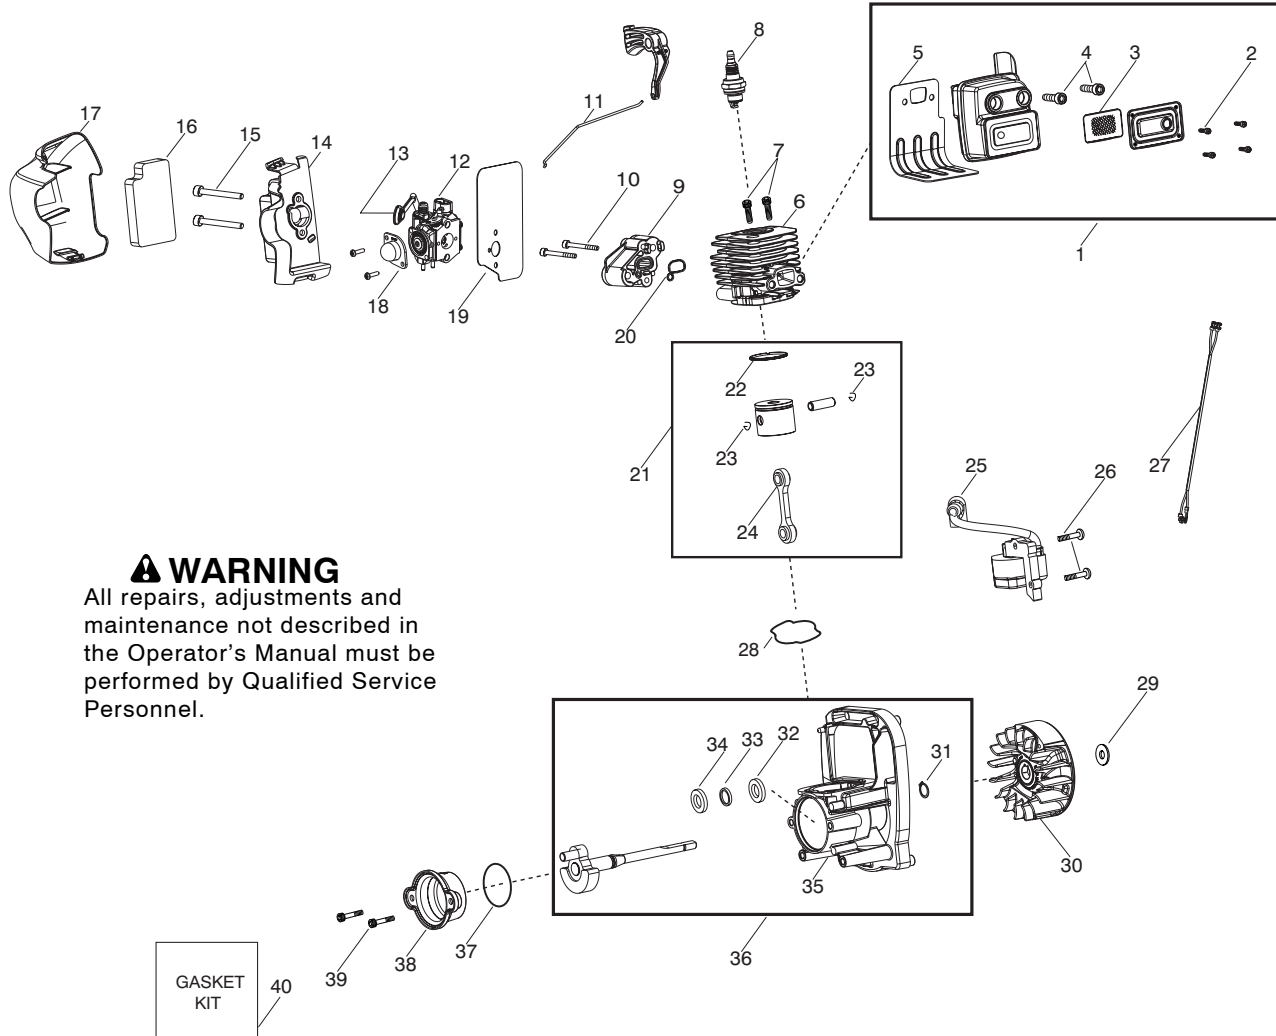

Parts List No. 545164393		Poulan PRO PARTS LIST	MODEL BVM210VS	
Date 4/22/09	Replaces 545164393 - 3/27/09		NOTE : Illustration may differ from actual model due to design changes.	Page: 2

⚠ WARNING
All repairs, adjustments and maintenance not described in the Operator's Manual must be performed by Qualified Service Personnel.

Ref.	Part No.	Description	Ref.	Part No.	Description
1.	545090001	Assy - Muffler (Incl. 2,3,4,5)	21.	545081864	Kit - Piston / Connecting Rod (Incl. 22,23,24)
2.	530015241	Screw	22.	530012472	Ring - Piston
3.	545081845	Kit - Spark Screen	23.	530015162	Retainer - Wrist Pin
4.	530058982	Bolt	24.	545081865	Kit - Assy. Connecting Rod
5.	545081832	Gasket-Muffler (gasket kit)	25.	545158001	Module - Ignition
6.	545115301	Cylinder	26.	530016357	Screw
7.	530015953	Bolt	27.	545127601	Assy - Wire Harness
8.	952030249	Spark Plug (RCJ-6Y)	28.	545081832	O-Ring (Cyl./Crankcase) (gasket kit)
9.	545084901	Adapter - Carb.	29.	530015828	Washer
10.	530016441	Screw	30.	530054115	Assy - Flywheel
11.	545115501	Linkage - Throttle	31.	530015941	Retainer - Crankshaft
12.	545180811	Kit - Carb. Assy (C1U - W43B) (Incl. 13,18)	32.	530055728	Bearing - Outer
13.	545157102	Lever- Choke (Gold)	33.	530019264	Seal
14.	545163401	Base - Airbox	34.	530032125	Bearing - Inner
15.	530016429	Screw	35.	530012582	Assy - Crankcase (Incl. 32,33,34)
16.	545146501	Filter	36.	545102102	Assy - Crankcase & Crankshaft (Incl. 31,35)
17.	545163501	Cover - Air Box Filter	37.	545081832	O-Ring (Rear Plug) (gasket kit)
18.	530035497	Bulb - Purge (walbro 188-16)	38.	530057954	Assy - Rear Plug (Incl. 37)
19.	545081832	Gasket (Carb / Adapter) (gasket kit)	39.	530016386	Screw
20.	545081832	O-Ring (Adapter / Cylinder) (gasket kit)	40.	545081832	Kit - Gasket (Incl. 5,19,20,28,37)

✓ = New Part Number For This IPL

★ = Refer to the Service Reference Indicated for more information. (Located at the END of the IPL)